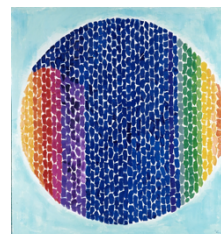

The White House

Ref.ALMATHOMAS.2023.1

Alma Thomas

*Snoopy—Early Sun Display on Earth*

1970

acrylic on canvas

49 7/8 x 48 1/8 in.

Smithsonian American Art Museum, Gift of Vincent Melzac

1976.140.1

Alma Thomas

*Antares*

1972

acrylic on canvas

65 3/4 x 56 1/2 in.

Smithsonian American Art Museum, Gift of Vincent Melzac

1980.36.13

Alma Thomas

*Atmospheric Effects I*

1970

acrylic and pencil

22 1/8 x 30 3/8 in.

Smithsonian American Art Museum, Gift of Vincent Melzac

1976.140.3

*Composing Color: Paintings by*