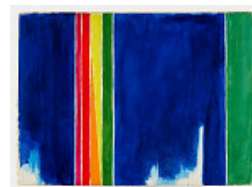

1976.140.1

Alma Thomas

*Antares*

1972

acrylic on canvas

65 3/4 x 56 1/2 in.

Smithsonian American Art Museum, Gift of Vincent Melzac

1980.36.13

Alma Thomas

*Atmospheric Effects I*

1970

acrylic and pencil

22 1/8 x 30 3/8 in.

Smithsonian American Art Museum, Gift of Vincent Melzac

1976.140.3

*Composing Color: Paintings by*