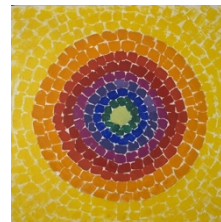

***Composing Color: Paintings by Alma Thomas***

September 15, 2023 — June 2, 2024

Checklist

Alma Thomas

*Resurrection*

1966

acrylic and graphite on canvas

36 x 26 in.

The White House

Ref.ALMATHOMAS.2023.1

Alma Thomas

*Snoopy—Early Sun Display on Earth*

1970

acrylic on canvas

49 7/8 x 48 1/8 in.

Smithsonian American Art Museum, Gift of Vincent Melzac

1976.140.1

Alma Thomas

*Antares*

1972

acrylic on canvas

65 3/4 x 56 1/2 in.

Smithsonian American Art Museum, Gift of Vincent Melzac

1980.36.13